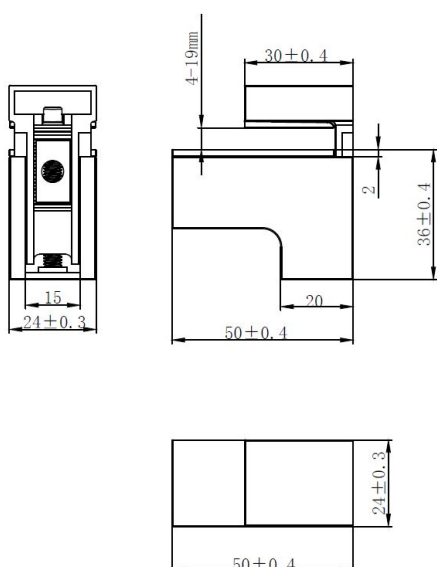

PRODUCT SHEET

Description:

Shelf Bracket #49 F/Glass & Wood, 4-19mm SS-Look

Item number:

22.02.527-0

Units	Box	Carton	HS Code	Barcode
Pcs.	1	150	8302420090	
				5704866102919

SISO A/S

Mileparken 11
DK-2740 Skovlunde
Denmark
VAT: DK 24786013

Phone +45 45 830 900

www.siso.dk
siso@siso.dk

Danske Bank
Nytorv Branch
Copenhagen
SWIFT: DABADKKK

Account no.
4180 3112 112936
IBAN Account
DK7230003112112936